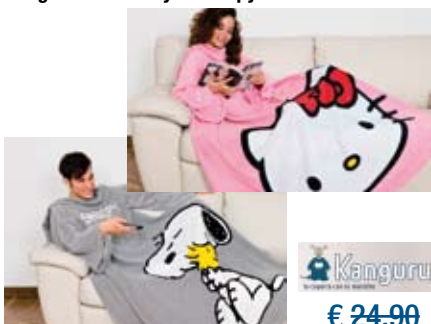

Kanguru Hello Kitty o Snoopy.