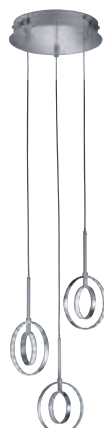

~~104,50€~~  
-13,97%

**89,90€**

• Barra led 3 faretti 4W cm. 45  
Cod. 853854

~~122,00€~~  
-18,11%

**99,90€**

• Lampada da tavolo led 8W  
Ø cm. 38xh40  
Cod. 892269

~~124,90€~~  
-20,02%

**99,90€**