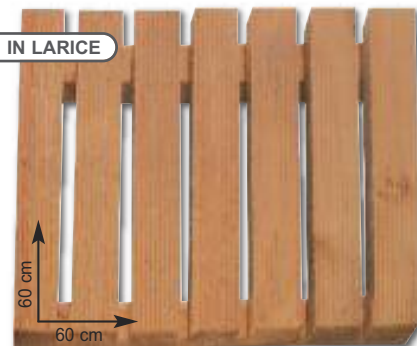

* IN LARICE

60 cm
60 cm

€ **16,90** **sconto 13,33%**
anziché € ~~19,50~~

Pedana doccia

• in legno di larice
Ref. 464043

9