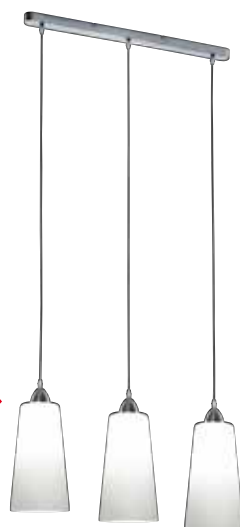

ILLUMINAZIONE

Serie Koni

in metallo e vetro attacco E27 max 60W.
H.cm. 150. Disponibile nei colori
verde grigio e verde bianco.

~~29,50€~~
-15,59%

24,90€

• Sospensione
mini 1 cono
Cod. 867500

~~93,00€~~
-19,46%

74,90€

• Sospensione
barra 3 cono
Cod. 822251

~~49,90€~~
-20,04%

39,90€

Plafoniera Veneta

4 luci, cromo, LED integrato 3 W / 3000 K / 210 lm
25x25 cm. Cod. 859997