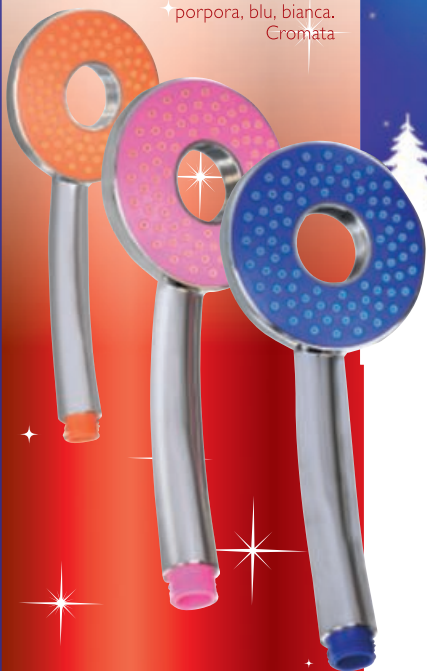

Bagno

DOCGETTA GAME

Ad 1 funzione.
Colore arancione,
porpora, blu, bianca.
Cromata

€ 5⁹⁹