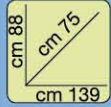

**€ 199,00**

**CALCIO BALILLA**  
in MDF 15 mm  
con piedini cromati

**Tavola Lamellare in Pino**  
spessore mm18

mm 18x300x1000 € **3,80**

mm 18x400x1000 € **4,90**

mm 18x500x1000 € **5,99**

mm 18x300x2000 € **7,60**