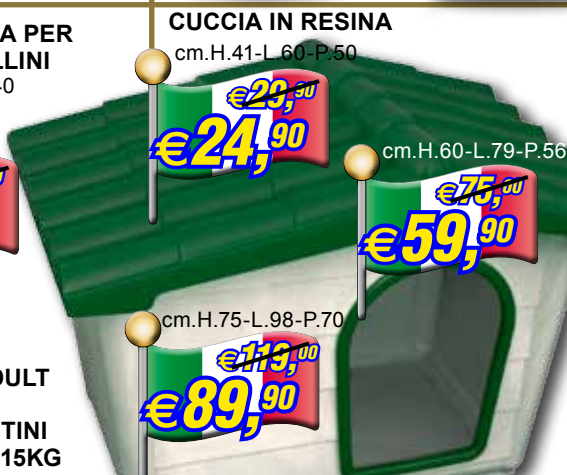

CUCCIA IN RESINA
cm.H.41-L.60-P.50

~~€20,00~~
€24,90

cm.H.60-L.79-P.56

~~€75,00~~
€59,90

cm.H.75-L.98-P.70

~~€113,00~~
€89,90

CIOTOLA PER
CANI cm.Ø27 H.10

~~€1,90~~
€1,90