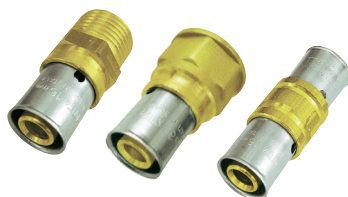

RACCORDI A PRESSARE DRITTI

Ma 1/2" x Ø 16 mm • Ref. 34353704 ..1,57 €
F 1/2" x Ø 16 mm • Ref. 34353690 .....1,85 €
Ø 16 x 16 mm • Ref. 34353676 .....2,34 €
Disponibili anche con Ø 20 mm e Ø 26 mm.